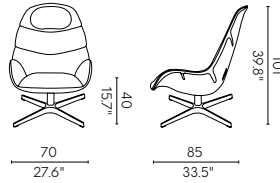

MONSTERA 7066-OL P.52
Lounge Chair

MATERIAL
Polypropylene + Glass fiber / Cushion

NET WEIGHT
10.5 kg / 23.1 lb

BIFMA (USA)

MONSTERA 7066-PR
Rocking Chair

MATERIAL
Polypropylene + Glass fiber /
Cushion

NET WEIGHT
13 kg / 28.7 lb

MONSTERA 7066-PC
Lounge Chair

MATERIAL
Polypropylene + Glass fiber /
Cushion

NET WEIGHT
11 kg / 24.3 lb

MONSTERA 7066-LX
Lounge Chair P.56

MATERIAL
Polypropylene + Glass fiber /
Metal / Cushion

NET WEIGHT
15.8 kg / 34.8 lb