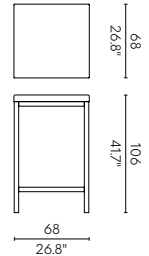

RUSS 7022-L2
Island Table

MATERIAL
Polypropylene /
Aluminum tube

NET WEIGHT
5.95KG/13.11 lb

EN581 (EUROPE)