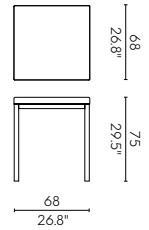

RUSS 7022-BT
Bar Table

MATERIAL
Polypropylene / Painted
galvanized iron tube

NET WEIGHT
12.5 kg / 27.6 lb

EN581 (EUROPE)