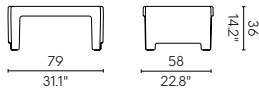

NET WEIGHT
10 kg / 22 lb

Loveseat 7026-LC

MATERIAL
Polypropylene / Cushion

NET WEIGHT
17.2kg / 37.8 lb

Coffee Table 7026-CT

MATERIAL
Polypropylene

NET WEIGHT
5 kg / 11 lb

COLOR