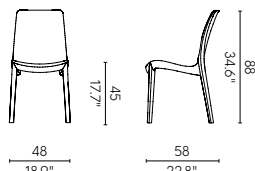

LIMITED EDITION