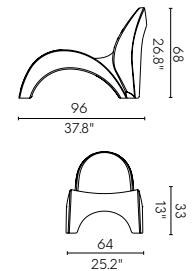

EN581 (EUROPE)

HAWAII 7031 P.76
Sun Lounger

MATERIAL
Polypropylene

NET WEIGHT
12 kg / 26.5 lb

EN581 (EUROPE)

ANGEL'S TRUMPET P.80
Sun Lounger

MATERIA
Polypropylene

NET WEIGHT
4.2 kg / 9.26 lb