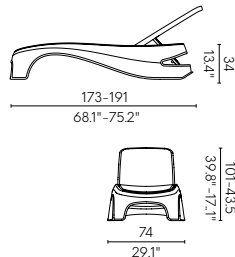

EN581 (EUROPE)

HAWAII 7031 P.76
Sun Lounger

MATERIAL
Polypropylene

NET WEIGHT
12 kg / 26.5 lb

EN581 (EUROPE)

ANGEL'S TRUMPET P.80
Sun Lounger

MATERIA
Polypropylene

NET WEIGHT
4.2 kg / 9.26 lb