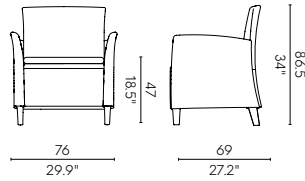

GARDENIA 7026DC P.70
Dining Chair

MATERIAL
Polypropylene / Cushion

CUSHION 100% polypropylene

NET WEIGHT
10 kg / 22 lb

EN581 (EUROPE)

GRACE 7028 P.68

MATERIAL
Polypropylene + Glass fiber

NET WEIGHT
4.6 kg / 10.1 lb

BIFMA (USA)

IRIS 7029-CC P.65

MATERIAL
Polypropylene + Glass fiber

NET WEIGHT
5.6 kg / 12.3 lb

IRIS 7029-DC P.66

MATERIAL
Polypropylene + Glass fiber

NET WEIGHT
6 kg / 13.2 lb

CITRUSS 7051 P.69

MATERIAL
Polypropylene + Glass fiber

FRAMES
Painted iron tube

NET WEIGHT
3.6 kg / 7.9 lb

EN581 (EUROPE)

BRAZO 7202 P.64

MATERIAL
Polypropylene + Glass fiber

NET WEIGHT
3.6 kg / 7.9 lb

BIFMA (USA)