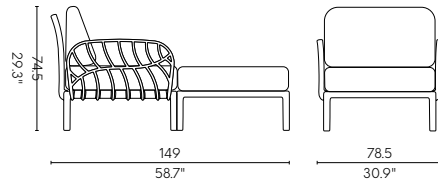

NET WEIGHT
37.3 kg / 81.6 lb

Corner Chair 7215-CN

MATERIAL
Polypropylene + Glass fiber /
Cushion

NET WEIGHT
13.6kg / 30lb

Modular Sofa 7215-SS

MATERIAL

Polypropylene + Glass fiber / Cushion

NET WEIGHT

60.8 kg / 134 lb

Chaise Lounge 7215-CL

MATERIAL

Polypropylene + Glass fiber / Cushion

NET WEIGHT

22.5 kg / 49.6 lb

Ottoman 7215-OT

MATERIAL

Polypropylene + Glass fiber / Cushion

NET WEIGHT

7.8 kg / 17.2 lb

Coffee Table 7215-CT

MATERIAL

Polypropylene + Glass fiber

NET WEIGHT

5.1 kg / 11 lb