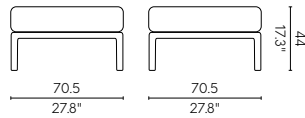

NET WEIGHT

7.8 kg / 17.2 lb

Coffee Table 7215-CT

MATERIAL

Polypropylene + Glass fiber

NET WEIGHT

5.1 kg / 11 lb