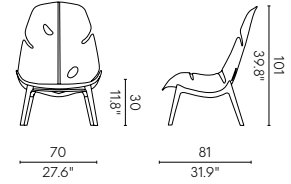

MONSTERA 7066-OL P.52
Lounge Chair

MATERIAL
Polypropylene + Glass fiber / Cushion

NET WEIGHT
10.5 kg / 23.1 lb

BIFMA (USA)

MONSTERA 7066-PR
Rocking Chair

MATERIAL
Polypropylene + Glass fiber /
Cushion

NET WEIGHT
13 kg / 28.7 lb