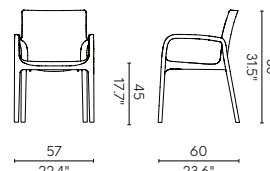

LIMITED EDITION

KOPPLA 7027 P.24

MATERIAL
Polypropylene

NET WEIGHT
4.7 kg / 10.34 lb

EN581 (EUROPE) JIS(Japan)

LIMITED EDITION

RUE 7036C P.22
Counter Stool

MATERIAL
Polypropylene + Glass fiber /
Aluminium