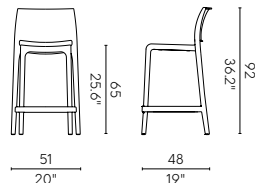

RUE 7036B P.21
Bar Stool

MATERIAL
Polypropylene + Glass fiber /
Aluminium

NET WEIGHT
4.5 kg / 9.9 lb

BIFMA (USA)