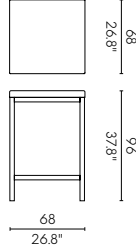

NET WEIGHT
6.15 kg / 13.6 lb

EN581 (EUROPE)

RUSS 7022-L2
Island Table

MATERIAL
Polypropylene /
Aluminum tube

NET WEIGHT
5.95KG/13.11 lb

EN581 (EUROPE)

DUO RUSS 7032-CT
Coffee Table P.90

MATERIAL
Polypropylene / Painted
galvanized iron tube