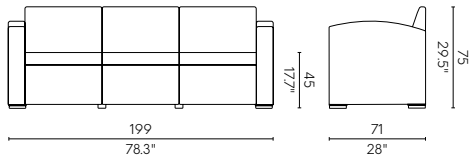

Sofa 7023-SF

MATERIAL
Polypropylene / Cushion

NET WEIGHT
31 kg / 68.3 lb