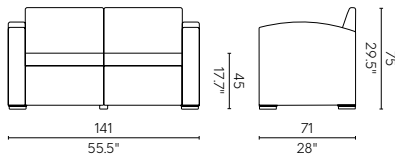

Additional Seat 7023-S1

MATERIAL
Polypropylene / Cushion

NET WEIGHT
8 kg / 17.6 lb

Loveseat 7023-LC

MATERIAL
Polypropylene / Cushion

NET WEIGHT
23 kg / 50.7 lb

Ottoman 7023-OT

MATERIAL
Polypropylene / Cushion