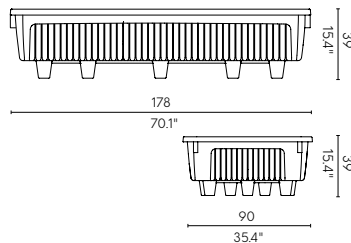

MATERIAL
Polypropylene + UV

NET WEIGHT 16.5 kg / 36.38 lb
CAPACITY 400 L