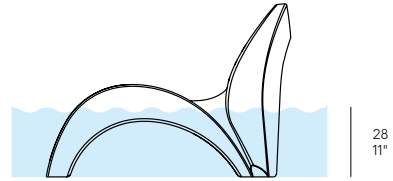

7058

ANGEL'S TRUMPET

Lounge Chair 

The Angel's Trumpet Chaise Lounge is an ideal companion for complete relaxation on any submerged flat surface within 0-11 inches of water.

The name "Angel's Trumpet" is the common name of Brugmanisa plant, which has large, pendulous, trumpet-shaped flowers. The curves of the Angel's Trumpet chair were designed according to the fluent curves of the flower and were made to support every curve of your body. The design also prevents water retention in the seat. The chair is as comfortable as it is visually pleasing, and is also conveniently stack able. Made of polypropylene, the Angel Trumpet chair is perfect for outdoors as it is weather resistant and wipes clean effortlessly. So sit back and relax by the pool side, balcony or in the spring garden in the Angel