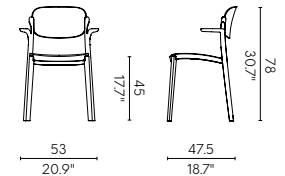

CITRUSS 7051 P.69

MATERIAL
Polypropylene + Glass fiber

FRAMES
Painted iron tube

NET WEIGHT
3.6 kg / 7.9 lb

EN581 (EUROPE)

BRAZO 7202 P.64

MATERIAL
Polypropylene + Glass fiber

NET WEIGHT
3.6 kg / 7.9 lb