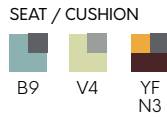

MONSTERA 7066-OL P.52
Lounge Chair

MATERIAL
Polypropylene + Glass fiber / Cushion

NET WEIGHT
10.5 kg / 23.1 lb

BIFMA (USA)

MONSTERA 7066-PR
Rocking Chair

MATERIAL
Polypropylene + Glass fiber /
Cushion

NET WEIGHT
13 kg / 28.7 lb