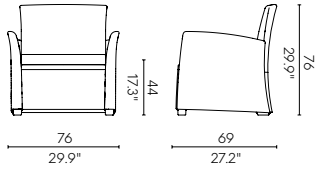

K3

G6

W8

N3

CUSHION

58 x 58 x 10 cm

58 x 7 x 40 cm

Outdoor

NET WEIGHT
10 kg / 22 lb

Loveseat 7026-LC

MATERIAL
Polypropylene / Cushion

NET WEIGHT
17.2kg / 37.8 lb

Coffee Table 7026-CT

MATERIAL
Polypropylene

NET WEIGHT
5 kg / 11 lb

COLOR