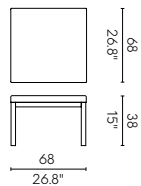

NET WEIGHT
14.5 kg / 32 lb

EN581 (EUROPE)

RUSS 7022-CT P.88
Coffee Table

MATERIAL
Polypropylene / Painted
galvanized iron tube

NET WEIGHT
6.8 kg / 15 lb

EN581 (EUROPE)

RUSS 7022-C2
Coffee Table

MATERIAL
Polypropylene / Aluminum tube