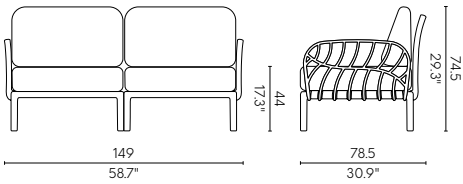

Heron
 7068D Chair

PRODUCTS

Club Chair 7215-CC

MATERIAL
Polypropylene + Glass fiber /
Cushion

NET WEIGHT
14.7kg / 32.3 lb

Additional Seat 7215-S1

MATERIAL
Polypropylene + Glass fiber /
Cushion

NET WEIGHT
11.2 kg / 24.7 lb

Loveseat 7215-LC

MATERIAL
Polypropylene + Glass fiber /
Cushion

NET WEIGHT
25.9 kg / 57 lb

Loveseat 7215-LL

MATERIAL
Polypropylene + Glass fiber /
Cushion

NET WEIGHT
22.4kg / 49.4lb

Sofa 7215-SF

MATERIAL
Polypropylene +
Glass fiber /Cushion