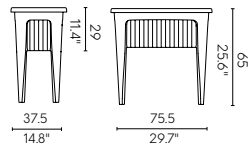

PROVECE 7998S
Plant pot P.105

MATERIAL
Polypropylene + UV

NET WEIGHT 2.9 kg / 6.39 lb
CAPACITY 63 L