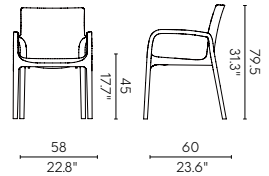

MATERIAL
Polypropylene + Glass fiber

NET WEIGHT
3.4 kg / 7.5 lb

EN581 (EUROPE)

LIMITED EDITION

ALISSA 7050 P.38