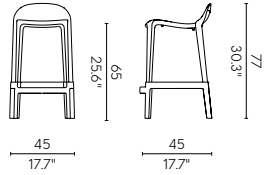

LIMITED EDITION