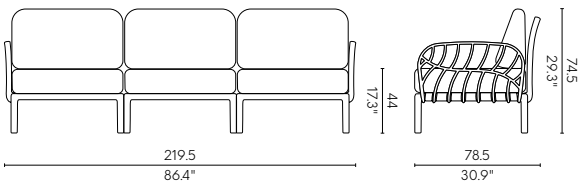

Heron
 7068D Chair

PRODUCTS

Club Chair 7215-CC

MATERIAL
Polypropylene + Glass fiber /
Cushion

NET WEIGHT
14.7kg / 32.3 lb

Additional Seat 7215-S1

MATERIAL
Polypropylene + Glass fiber /
Cushion

NET WEIGHT
11.2 kg / 24.7 lb

Loveseat 7215-LC

MATERIAL
Polypropylene + Glass fiber /
Cushion

NET WEIGHT
25.9 kg / 57 lb

Loveseat 7215-LL

MATERIAL
Polypropylene + Glass fiber /
Cushion

NET WEIGHT
22.4kg / 49.4lb

Sofa 7215-SF

MATERIAL
Polypropylene +
Glass fiber /Cushion

NET WEIGHT
37.3 kg / 81.6 lb

Corner Chair 7215-CN

MATERIAL
Polypropylene + Glass fiber /
Cushion

NET WEIGHT
13.6kg / 30lb

Modular Sofa 7215-SS

MATERIAL

Polypropylene + Glass fiber / Cushion

NET WEIGHT