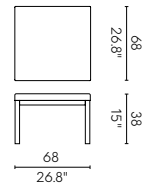

MATERIAL
Polypropylene / Painted
galvanized iron tube

NET WEIGHT
14.1 kg / 31.1 lb

EN581 (EUROPE)

MATERIAL
Polypropylene / Aluminum tube

NET WEIGHT
9 kg / 19.8 lb

EN581 (EUROPE)

MATERIAL
Polypropylene / Painted
galvanized iron tube

NET WEIGHT
20.9 kg / 46 lb

EN581 (EUROPE)

MATERIAL
Polypropylene / Aluminum tube

NET WEIGHT
14.5 kg / 32 lb

EN581 (EUROPE)

MATERIAL
Polypropylene / Painted
galvanized iron tube

NET WEIGHT
6.8 kg / 15 lb

EN581 (EUROPE)

MATERIAL
Polypropylene / Aluminum tube

NET WEIGHT
4.15 kg / 9.2 lb

EN581 (EUROPE)