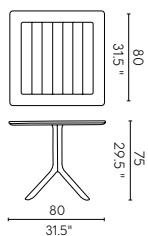

MATERIAL
Polypropylene / Painted galvanized iron tube

NET WEIGHT
10.5 kg / 23.15 lb

EN581 (EUROPE)

VENICE 7155 P.84
Dining Table

MATERIAL
Polypropylene + Glass Fiber / Metal

NET WEIGHT
12kg / 26.5 lb

CHLOE GARDEN 7097
Dining Table P.100