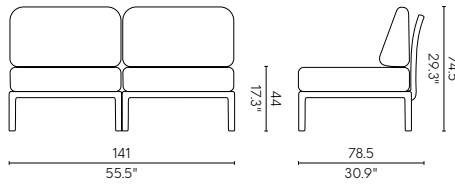

Loveseat 7215-LC

MATERIAL
Polypropylene + Glass fiber /
Cushion

NET WEIGHT
25.9 kg / 57 lb

Loveseat 7215-LL

MATERIAL
Polypropylene + Glass fiber /
Cushion

NET WEIGHT
22.4kg / 49.4lb

Sofa 7215-SF

MATERIAL
Polypropylene +
Glass fiber /Cushion