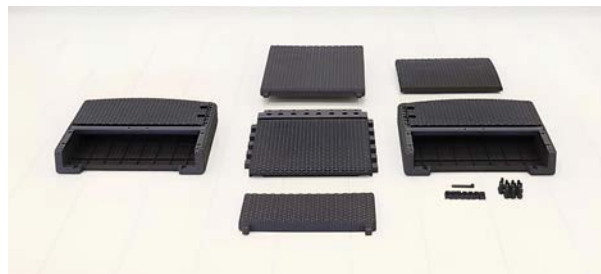

Assemble at ease, no extra tools required.