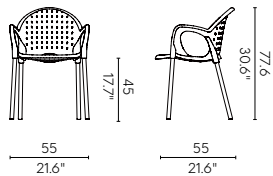

GARDENIA 7026DC P.70
Dining Chair

MATERIAL
Polypropylene / Cushion

CUSHION 100% polypropylene

NET WEIGHT
10 kg / 22 lb

EN581 (EUROPE)

GRACE 7028 P.68

MATERIAL
Polypropylene + Glass fiber

NET WEIGHT
4.6 kg / 10.1 lb

BIFMA (USA)

IRIS 7029-CC P.65

MATERIAL
Polypropylene + Glass fiber

NET WEIGHT
5.6 kg / 12.3 lb

IRIS 7029-DC P.66

MATERIAL
Polypropylene + Glass fiber

NET WEIGHT
6 kg / 13.2 lb

CITRUSS 7051 P.69

MATERIAL
Polypropylene + Glass fiber

FRAMES
Painted iron tube

NET WEIGHT
3.6 kg / 7.9 lb

EN581 (EUROPE)

BRAZO 7202 P.64

MATERIAL
Polypropylene + Glass fiber

NET WEIGHT
3.6 kg / 7.9 lb

BIFMA (USA)