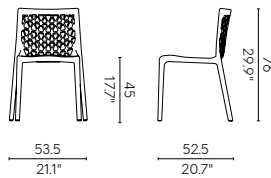

PAVONE 7056 P.62

MATERIAL
High impact polystyrene / Aluminium alloy

NET WEIGHT
7.2 kg / 15.9 lb