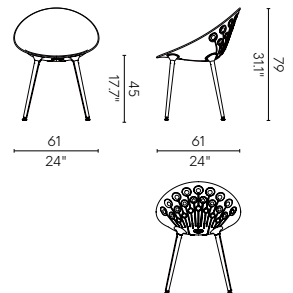

MATERIAL
Polypropylene + Glass fiber

NET WEIGHT
2.8 kg / 6.2 lb

BIFMA (USA)

PAVONE 7056 P.62

MATERIAL
High impact polystyrene / Aluminium alloy

NET WEIGHT
7.2 kg / 15.9 lb

ZIGOZAGO 7060A P.61

MATERIAL
Polypropylene + Glass fiber