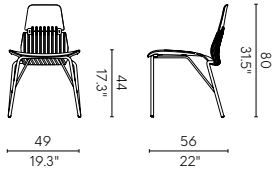

MATERIAL
Polypropylene + Glass fiber

NET WEIGHT
2.8 kg / 6.2 lb

BIFMA (USA)

PAVONE 7056 P.62

MATERIAL
High impact polystyrene / Aluminium alloy

NET WEIGHT
7.2 kg / 15.9 lb

ZIGOZAGO 7060A P.61

MATERIAL
Polypropylene + Glass fiber