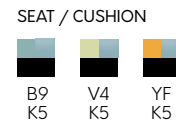

MONSTERA 7066-OX
Lounge Chair

MATERIAL
Polypropylene + Glass fiber /
Metal / Cushion

NET WEIGHT
12.5 kg / 27.5 lb