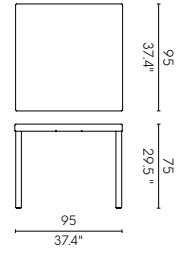

MATERIAL
Polypropylene / Painted
galvanized iron tube

NET WEIGHT
20.9 kg / 46 lb

EN581 (EUROPE)