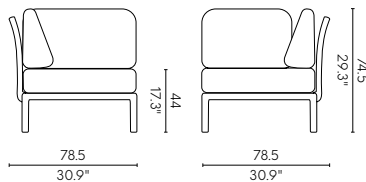

Heron
 7068D Chair

PRODUCTS

Club Chair 7215-CC

MATERIAL
Polypropylene + Glass fiber /
Cushion

NET WEIGHT
14.7kg / 32.3 lb

Additional Seat 7215-S1

MATERIAL
Polypropylene + Glass fiber /
Cushion

NET WEIGHT
11.2 kg / 24.7 lb

Loveseat 7215-LC

MATERIAL
Polypropylene + Glass fiber /
Cushion

NET WEIGHT
25.9 kg / 57 lb

Loveseat 7215-LL

MATERIAL
Polypropylene + Glass fiber /
Cushion

NET WEIGHT
22.4kg / 49.4lb

Sofa 7215-SF

MATERIAL
Polypropylene +
Glass fiber /Cushion

NET WEIGHT
37.3 kg / 81.6 lb

Corner Chair 7215-CN

MATERIAL
Polypropylene + Glass fiber /
Cushion

NET WEIGHT
13.6kg / 30lb

Modular Sofa 7215-SS

MATERIAL

Polypropylene + Glass fiber / Cushion

NET WEIGHT