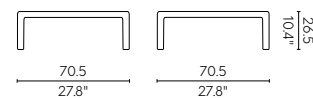

Polypropylene + Glass fiber / Cushion

NET WEIGHT

7.8 kg / 17.2 lb

Coffee Table 7215-CT

MATERIAL

Polypropylene + Glass fiber

NET WEIGHT

5.1 kg / 11 lb