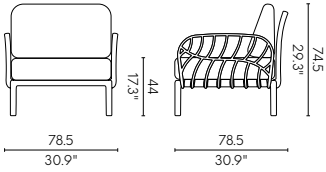

Heron
 7068D Chair

PRODUCTS

Club Chair 7215-CC

MATERIAL
Polypropylene + Glass fiber /
Cushion

NET WEIGHT
14.7kg / 32.3 lb

Additional Seat 7215-S1

MATERIAL
Polypropylene + Glass fiber /
Cushion

NET WEIGHT
11.2 kg / 24.7 lb