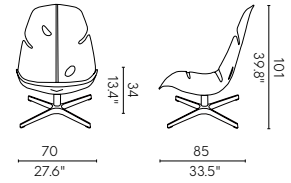

MONSTERA 7066-OL P.52
Lounge Chair

MATERIAL
Polypropylene + Glass fiber / Cushion

NET WEIGHT
10.5 kg / 23.1 lb

BIFMA (USA)

MONSTERA 7066-PR
Rocking Chair

MATERIAL
Polypropylene + Glass fiber /
Cushion

NET WEIGHT
13 kg / 28.7 lb

MONSTERA 7066-PC
Lounge Chair

MATERIAL
Polypropylene + Glass fiber /
Cushion

NET WEIGHT
11 kg / 24.3 lb

MONSTERA 7066-LX
Lounge Chair P.56

MATERIAL
Polypropylene + Glass fiber /
Metal / Cushion

NET WEIGHT
15.8 kg / 34.8 lb

MONSTERA 7066-OX
Lounge Chair

MATERIAL
Polypropylene + Glass fiber /
Metal / Cushion

NET WEIGHT
12.5 kg / 27.5 lb

MONSTERA 7066-PX
Lounge Chair P.55

MATERIAL
Polypropylene + Glass fiber /
Metal / Cushion

NET WEIGHT
14 kg / 30.9 lb