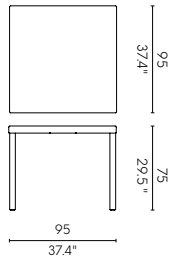

MATERIAL
Polypropylene / Aluminum tube

NET WEIGHT
9 kg / 19.8 lb

EN581 (EUROPE)