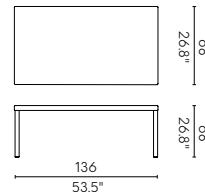

DUO RUSS 7032-RT
Relax Table P.90