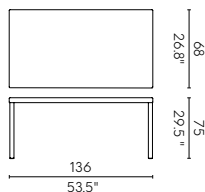

DUO RUSS 7032-DT
Dining Table P.90