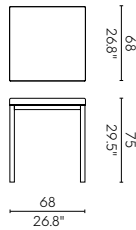

RUSS 7022-D2
Dining Table

MATERIAL
Polypropylene / Aluminum tube

NET WEIGHT
4.85 kg / 10.7 lb

EN581 (EUROPE)