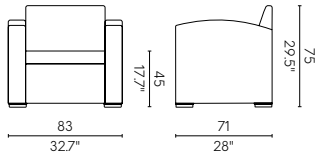

Outdoor 100% polypropylene

C04 B07 G02

MAGNOLIA P.10

LAGOON FURNITURES

121

Club Chair 7023-CC

MATERIAL
Polypropylene / Cushion

NET WEIGHT
15 kg / 33 lb