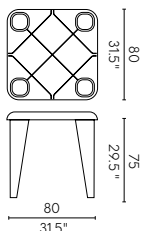

ELEPHANT TABLE 7157
Dining Table P.101

MATERIAL
Polypropylene

NET WEIGHT
5 kg / 11 lb