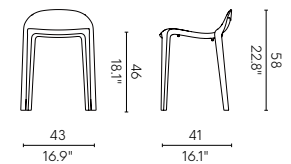

LIMITED EDITION