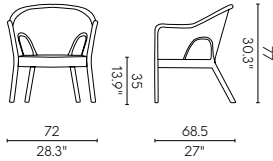

IRIS 7029-CC P.65

MATERIAL
Polypropylene + Glass fiber

NET WEIGHT
5.6 kg / 12.3 lb