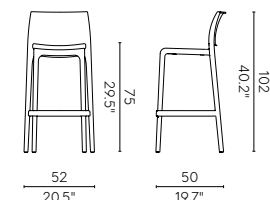

MILOS 7203B P.27

MATERIAL
Polypropylene + Glass fiber

NET WEIGHT
4 kg / 8.8 lb

EN581 (EUROPE)