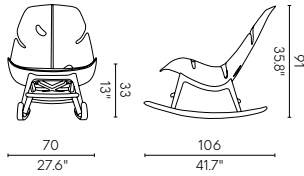

MONSTERA 7066-OL P.52
Lounge Chair

MATERIAL
Polypropylene + Glass fiber / Cushion

NET WEIGHT
10.5 kg / 23.1 lb

BIFMA (USA)

MONSTERA 7066-PR
Rocking Chair

MATERIAL
Polypropylene + Glass fiber /
Cushion

NET WEIGHT
13 kg / 28.7 lb