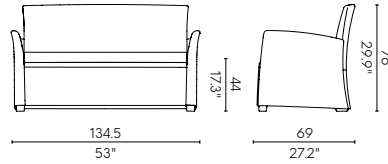

NET WEIGHT
10 kg / 22 lb

Loveseat 7026-LC

MATERIAL
Polypropylene / Cushion

NET WEIGHT
17.2kg / 37.8 lb

Coffee Table 7026-CT

MATERIAL
Polypropylene

NET WEIGHT
5 kg / 11 lb

COLOR