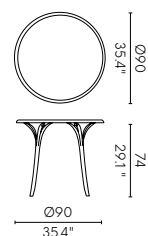

MATERIAL
Polypropylene / Painted galvanized iron tube

NET WEIGHT
10.5 kg / 23.15 lb

EN581 (EUROPE)

VENICE 7155 P.84
Dining Table

MATERIAL
Polypropylene + Glass Fiber / Metal

NET WEIGHT
12kg / 26.5 lb

CHLOE GARDEN 7097
Dining Table P.100