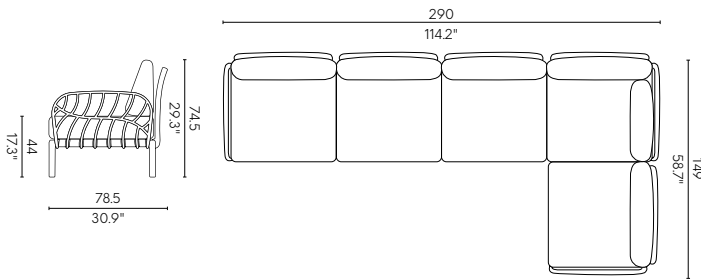

Modular Sofa 7215-SS

MATERIAL

Polypropylene + Glass fiber / Cushion

NET WEIGHT

60.8 kg / 134 lb

Chaise Lounge 7215-CL

MATERIAL

Polypropylene + Glass fiber / Cushion