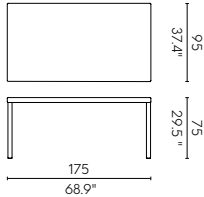

MATERIAL
Polypropylene / Aluminum tube

NET WEIGHT
14.5 kg / 32 lb

EN581 (EUROPE)