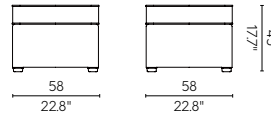

Ottoman 7023-OT

MATERIAL
Polypropylene / Cushion

NET WEIGHT
5 kg / 11 lb