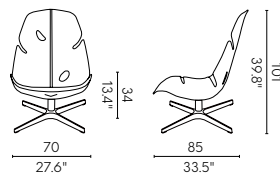

MONSTERA 7066-OX
Lounge Chair

MATERIAL
Polypropylene + Glass fiber /
Metal / Cushion

NET WEIGHT
12.5 kg / 27.5 lb

MONSTERA 7066-PX
Lounge Chair P.55

MATERIAL
Polypropylene + Glass fiber /
Metal / Cushion

NET WEIGHT
14 kg / 30.9 lb