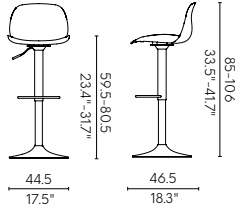

KÖLN 7216P P.75
Adjustable Bar Stool

MATERIAL
Polypropylene + Glass fiber /
Metal / Faux Leather

NET WEIGHT
13.5 kg / 29.8 lb