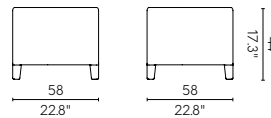

NET WEIGHT
5 kg / 11 lb

Sofa 7023-SF

MATERIAL
Polypropylene / Cushion

NET WEIGHT
31 kg / 68.3 lb

Side Table 7023-ST

MATERIAL
Polypropylene

NET WEIGHT
4 kg / 8.84 lb

COLOR