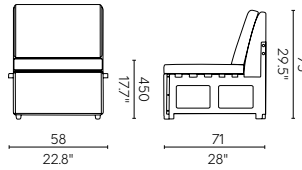

Additional Seat 7023-S1

MATERIAL
Polypropylene / Cushion

NET WEIGHT
8 kg / 17.6 lb

Loveseat 7023-LC

MATERIAL
Polypropylene / Cushion

NET WEIGHT
23 kg / 50.7 lb

Ottoman 7023-OT

MATERIAL
Polypropylene / Cushion