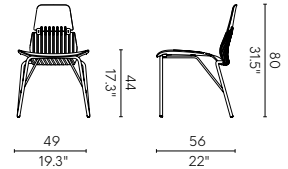

ZIGOZAGO 7060B

MATERIAL
Polypropylene + Glass fiber

FRAMES
Painted iron tube

NET WEIGHT
5.5 kg / 12.1 lb

BIFMA (USA)