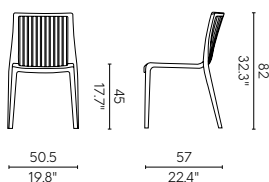

NET WEIGHT
4.37 kg / 9.6 lb

RUE 7036B P.21
Bar Stool

MATERIAL
Polypropylene + Glass fiber /
Aluminium

NET WEIGHT
4.5 kg / 9.9 lb

BIFMA (USA)

MILOS 7203B P.27

MATERIAL
Polypropylene + Glass fiber

NET WEIGHT
4 kg / 8.8 lb

EN581 (EUROPE)

MILOS 7203A P.28

MATERIAL
Polypropylene + Glass fiber

NET WEIGHT
4.3 kg / 9.5 lb

EN581 (EUROPE)

MILOS 7203BC P.30
Counter Stool

MATERIAL
Polypropylene + Glass fiber /
Aluminium

NET WEIGHT
4.7 kg / 10.4 lb