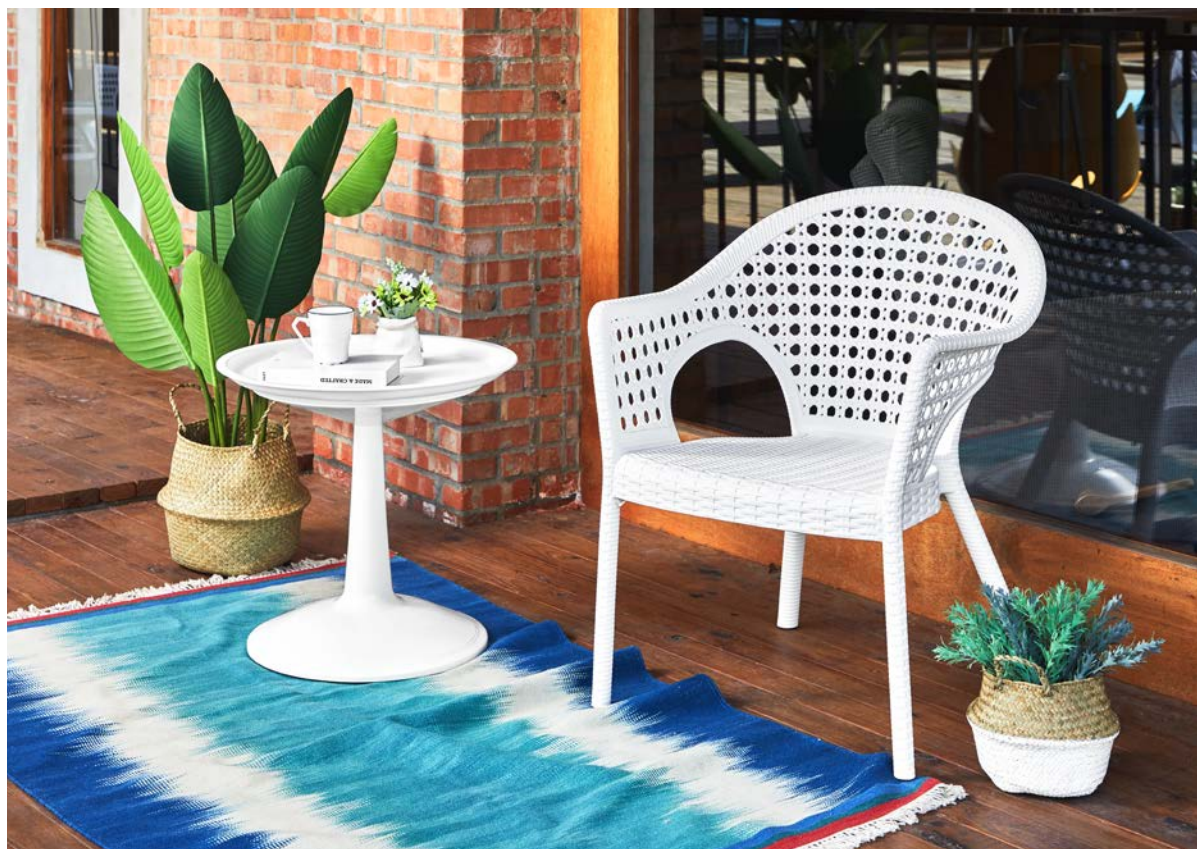

Brazo
7202 Armchair

Heron
7168B-DT Dining Table

Iris
7029CC Lounge Chair

Sprout
7090 Coffee Table

7029

IRIS

Lounge Chair / Armchair

The Iris puts a modern twist on a traditional chair. It is a perfect pick for soaking up the sun by the pool or pulled up to the patio table for a starlit dinner. Crafted from environmentally friendly materials, this piece boasts a weaved construction that lends a touch of texture to your space, while a water and UV-resistant design makes it ideal for the outdoors. Designed with comfort in mind, these chairs have a large seat and comfortable armrests suitable for relaxing!