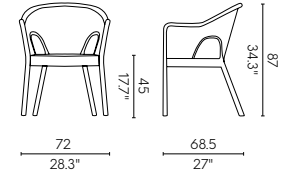

IRIS 7029-DC P.66

MATERIAL
Polypropylene + Glass fiber

NET WEIGHT
6 kg / 13.2 lb