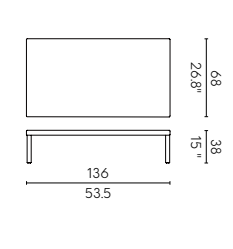

MATERIAL
Polypropylene / Painted
galvanized iron tube

NET WEIGHT
8.8 kg / 19.4 lb

EN581 (EUROPE)

MATERIAL
Polypropylene / Aluminum tube

NET WEIGHT
4.85 kg / 10.7 lb

EN581 (EUROPE)

MATERIAL
Polypropylene / Painted
galvanized iron tube

NET WEIGHT
12.5 kg / 27.6 lb

EN581 (EUROPE)

MATERIAL
Polypropylene /
Aluminum tube

NET WEIGHT
6.15 kg / 13.6 lb

EN581 (EUROPE)

MATERIAL
Polypropylene /
Aluminum tube

NET WEIGHT
5.95KG/13.11 lb

EN581 (EUROPE)

MATERIAL
Polypropylene / Painted
galvanized iron tube

NET WEIGHT
10.5 kg / 23.15 lb

EN581 (EUROPE)