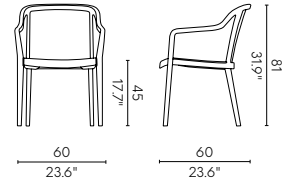

BIFMA (USA)

GARDENIA 7026DC P.70
Dining Chair

MATERIAL
Polypropylene / Cushion

CUSHION 100% polypropylene

NET WEIGHT
10 kg / 22 lb

EN581 (EUROPE)

GRACE 7028 P.68

MATERIAL
Polypropylene + Glass fiber