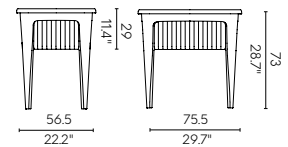

PIZZA GARDEN 7916
Plant pot P.109

MATERIAL
Polypropylene + UV

NET WEIGHT 5.5 kg / 12.13 lb
CAPACITY 66 L

PROVECE 7998S
Plant pot P.105

MATERIAL
Polypropylene + UV

NET WEIGHT 2.9 kg / 6.39 lb
CAPACITY 63 L

PROVECE 7998M
Plant pot P.106