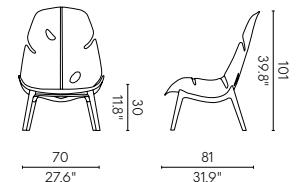

MONSTERA 7066-OL P.52
Lounge Chair

MATERIAL
Polypropylene + Glass fiber / Cushion

NET WEIGHT
10.5 kg / 23.1 lb

BIFMA (USA)

MONSTERA 7066-PR
Rocking Chair

MATERIAL
Polypropylene + Glass fiber /
Cushion

NET WEIGHT
13 kg / 28.7 lb