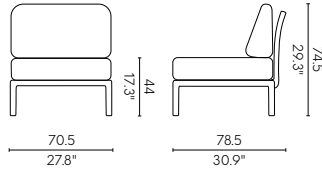

Heron
 7068D Chair

PRODUCTS

Club Chair 7215-CC

MATERIAL
Polypropylene + Glass fiber /
Cushion

NET WEIGHT
14.7kg / 32.3 lb

Additional Seat 7215-S1

MATERIAL
Polypropylene + Glass fiber /
Cushion

NET WEIGHT
11.2 kg / 24.7 lb

Loveseat 7215-LC

MATERIAL
Polypropylene + Glass fiber /
Cushion

NET WEIGHT
25.9 kg / 57 lb

Loveseat 7215-LL

MATERIAL
Polypropylene + Glass fiber /
Cushion

NET WEIGHT
22.4kg / 49.4lb

Sofa 7215-SF

MATERIAL
Polypropylene +
Glass fiber /Cushion