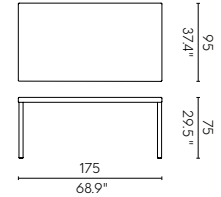

MATERIAL
Polypropylene / Painted
galvanized iron tube

NET WEIGHT
6.8 kg / 15 lb

EN581 (EUROPE)