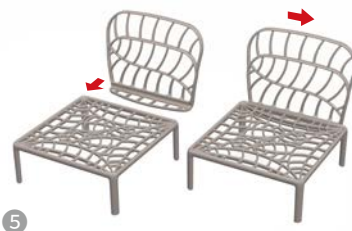

PRODUCT SPECIFICATION

1. Easy to transport by SUV.
2. Perfect for indoor and outdoor use in residential or commercial spaces.
3. Our Polypropylene Quick-Dry Fabrics are engineered to resist mold and mildew. It can be easily cleaned with water.
4. All weather resistant. Easy to keep clean, just wipe with a cloth and water. No chemical cleaners are required.
5. Easy assembly.